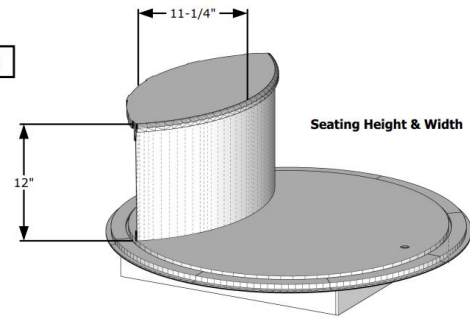

Side View

This product manufactured by