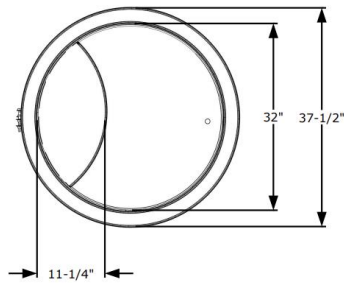

Rate
Outdoors

Alpine Plunge

Line Material	HDPE Plastic
Top Ring, Seat & Floor	3/4" Thick HDPE Plastic
Upright liner walls	1/4" thick HDPE Plastic
Wood Skirting on outside	5/8" thick cedar
Stainless band around outside	3/4" Wide x .030"
Opening size for chiller and drain	3/4" NPT

Top View

This product manufactured by