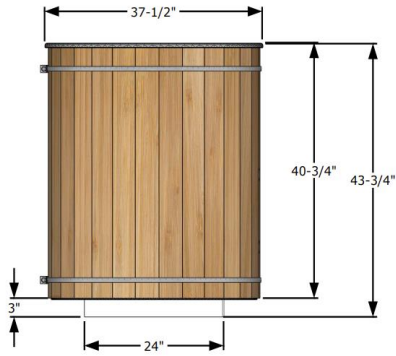

Rate
Outdoors

Alpine Plunge

Front View

Perspective View

Line Material	HDPE Plastic
Top Ring, Seat & Floor	3/4" Thick HDPE Plastic
Upright liner walls	1/4" thick HDPE Plastic
Wood Skirting on outside	5/8" thick cedar
Stainless band around outside	3/4" Wide x .030"
Opening size for chiller and drain	3/4" NPT